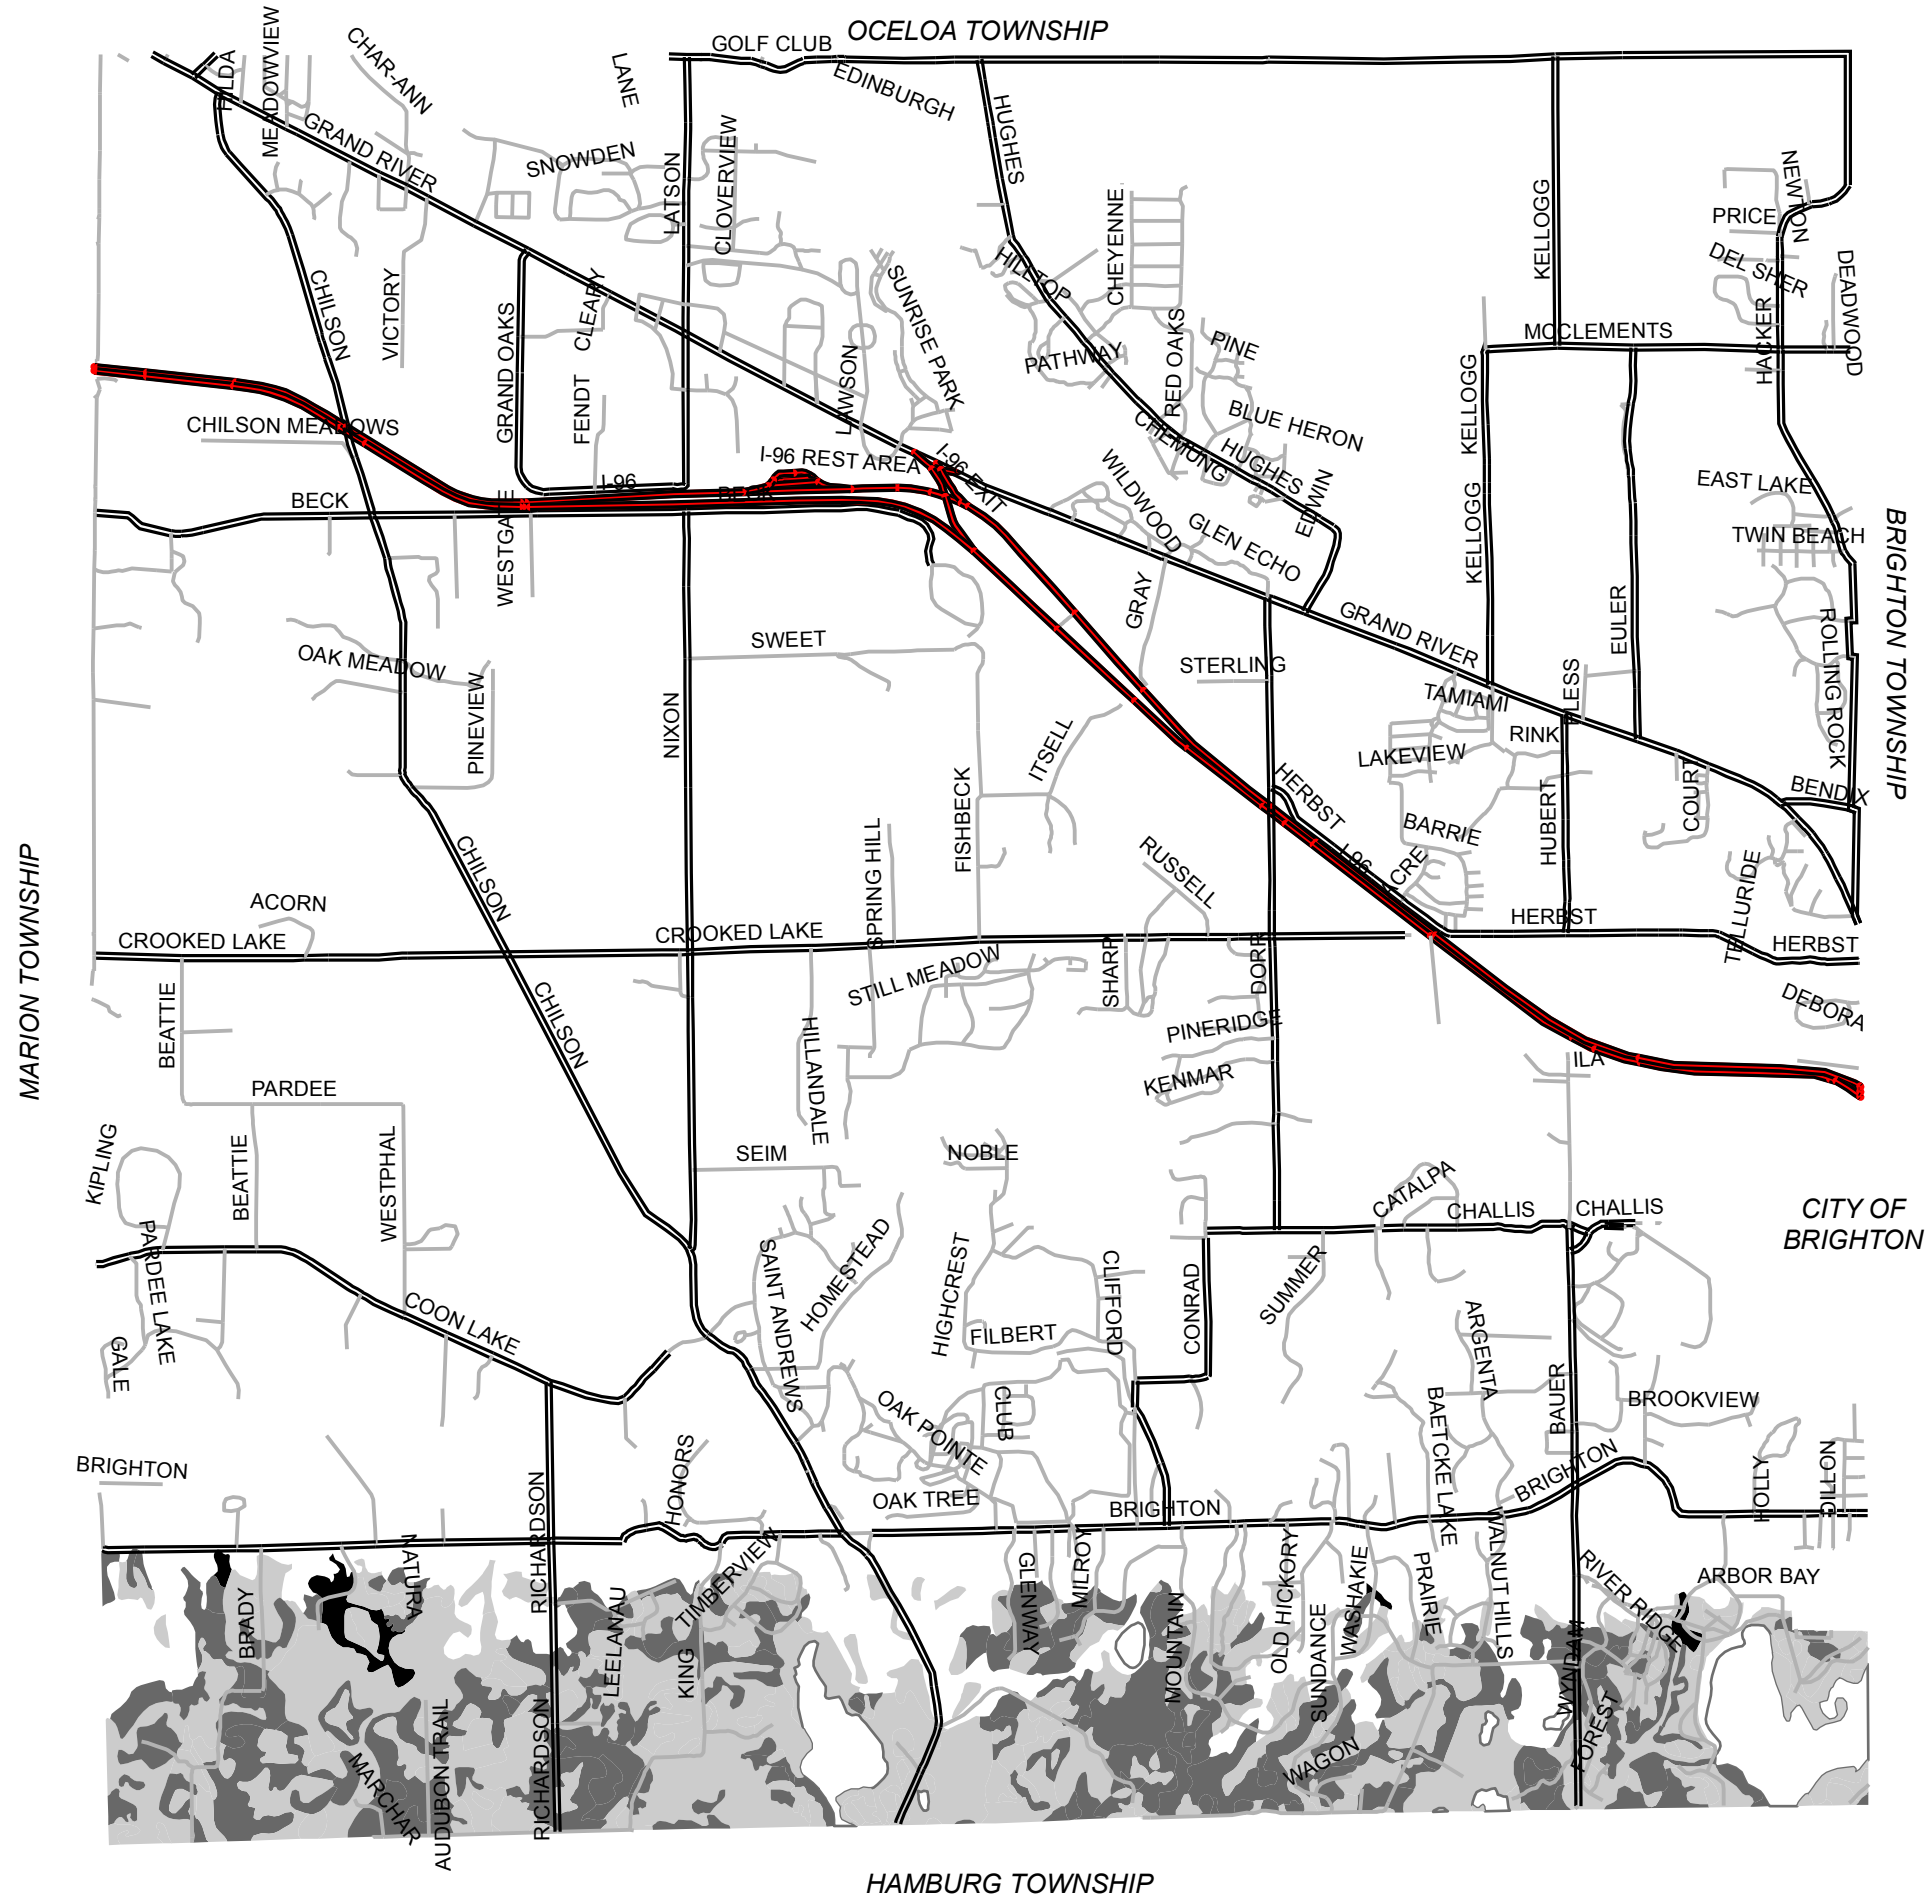

Map 1 Steep Slopes Based on Soils

Genoa Township
Livingston County, MI

-  Slopes 12% and Greater
-  Slopes Less Than 12%
-  Water

May 2006

Data Sources:
Base Map: Genoa Township;
Livingston County GIS

MARION TOWNSHIP

OCELOA TOWNSHIP

BRIGHTON TOWNSHIP

CITY OF BRIGHTON

HAMBURG TOWNSHIP